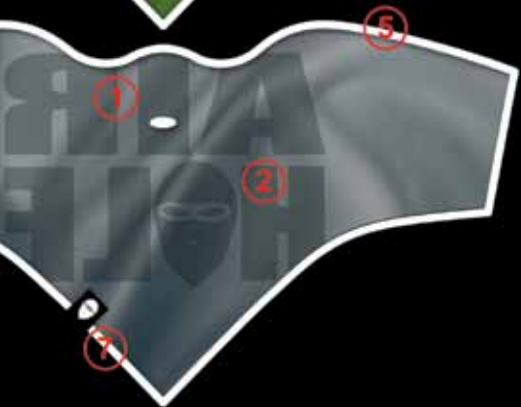

**AIRHOLE: Ninja Masks You Idiot.**

**KALE STEPHENS**

PHOTO: Johnny Lyall

# TECHNICAL SPECIFICATIONS

1. **Airhole**
2. **Ultra Soft Face Lining**
3. **Super Strong Velcro**
4. **Outer Shell**
5. **Piping**
6. **Brand Label**
7. **Icon Label**

Front

Back

**HOLMESCLAVA**  
BLACK

**HOLMESCLAVA**  
WHITE